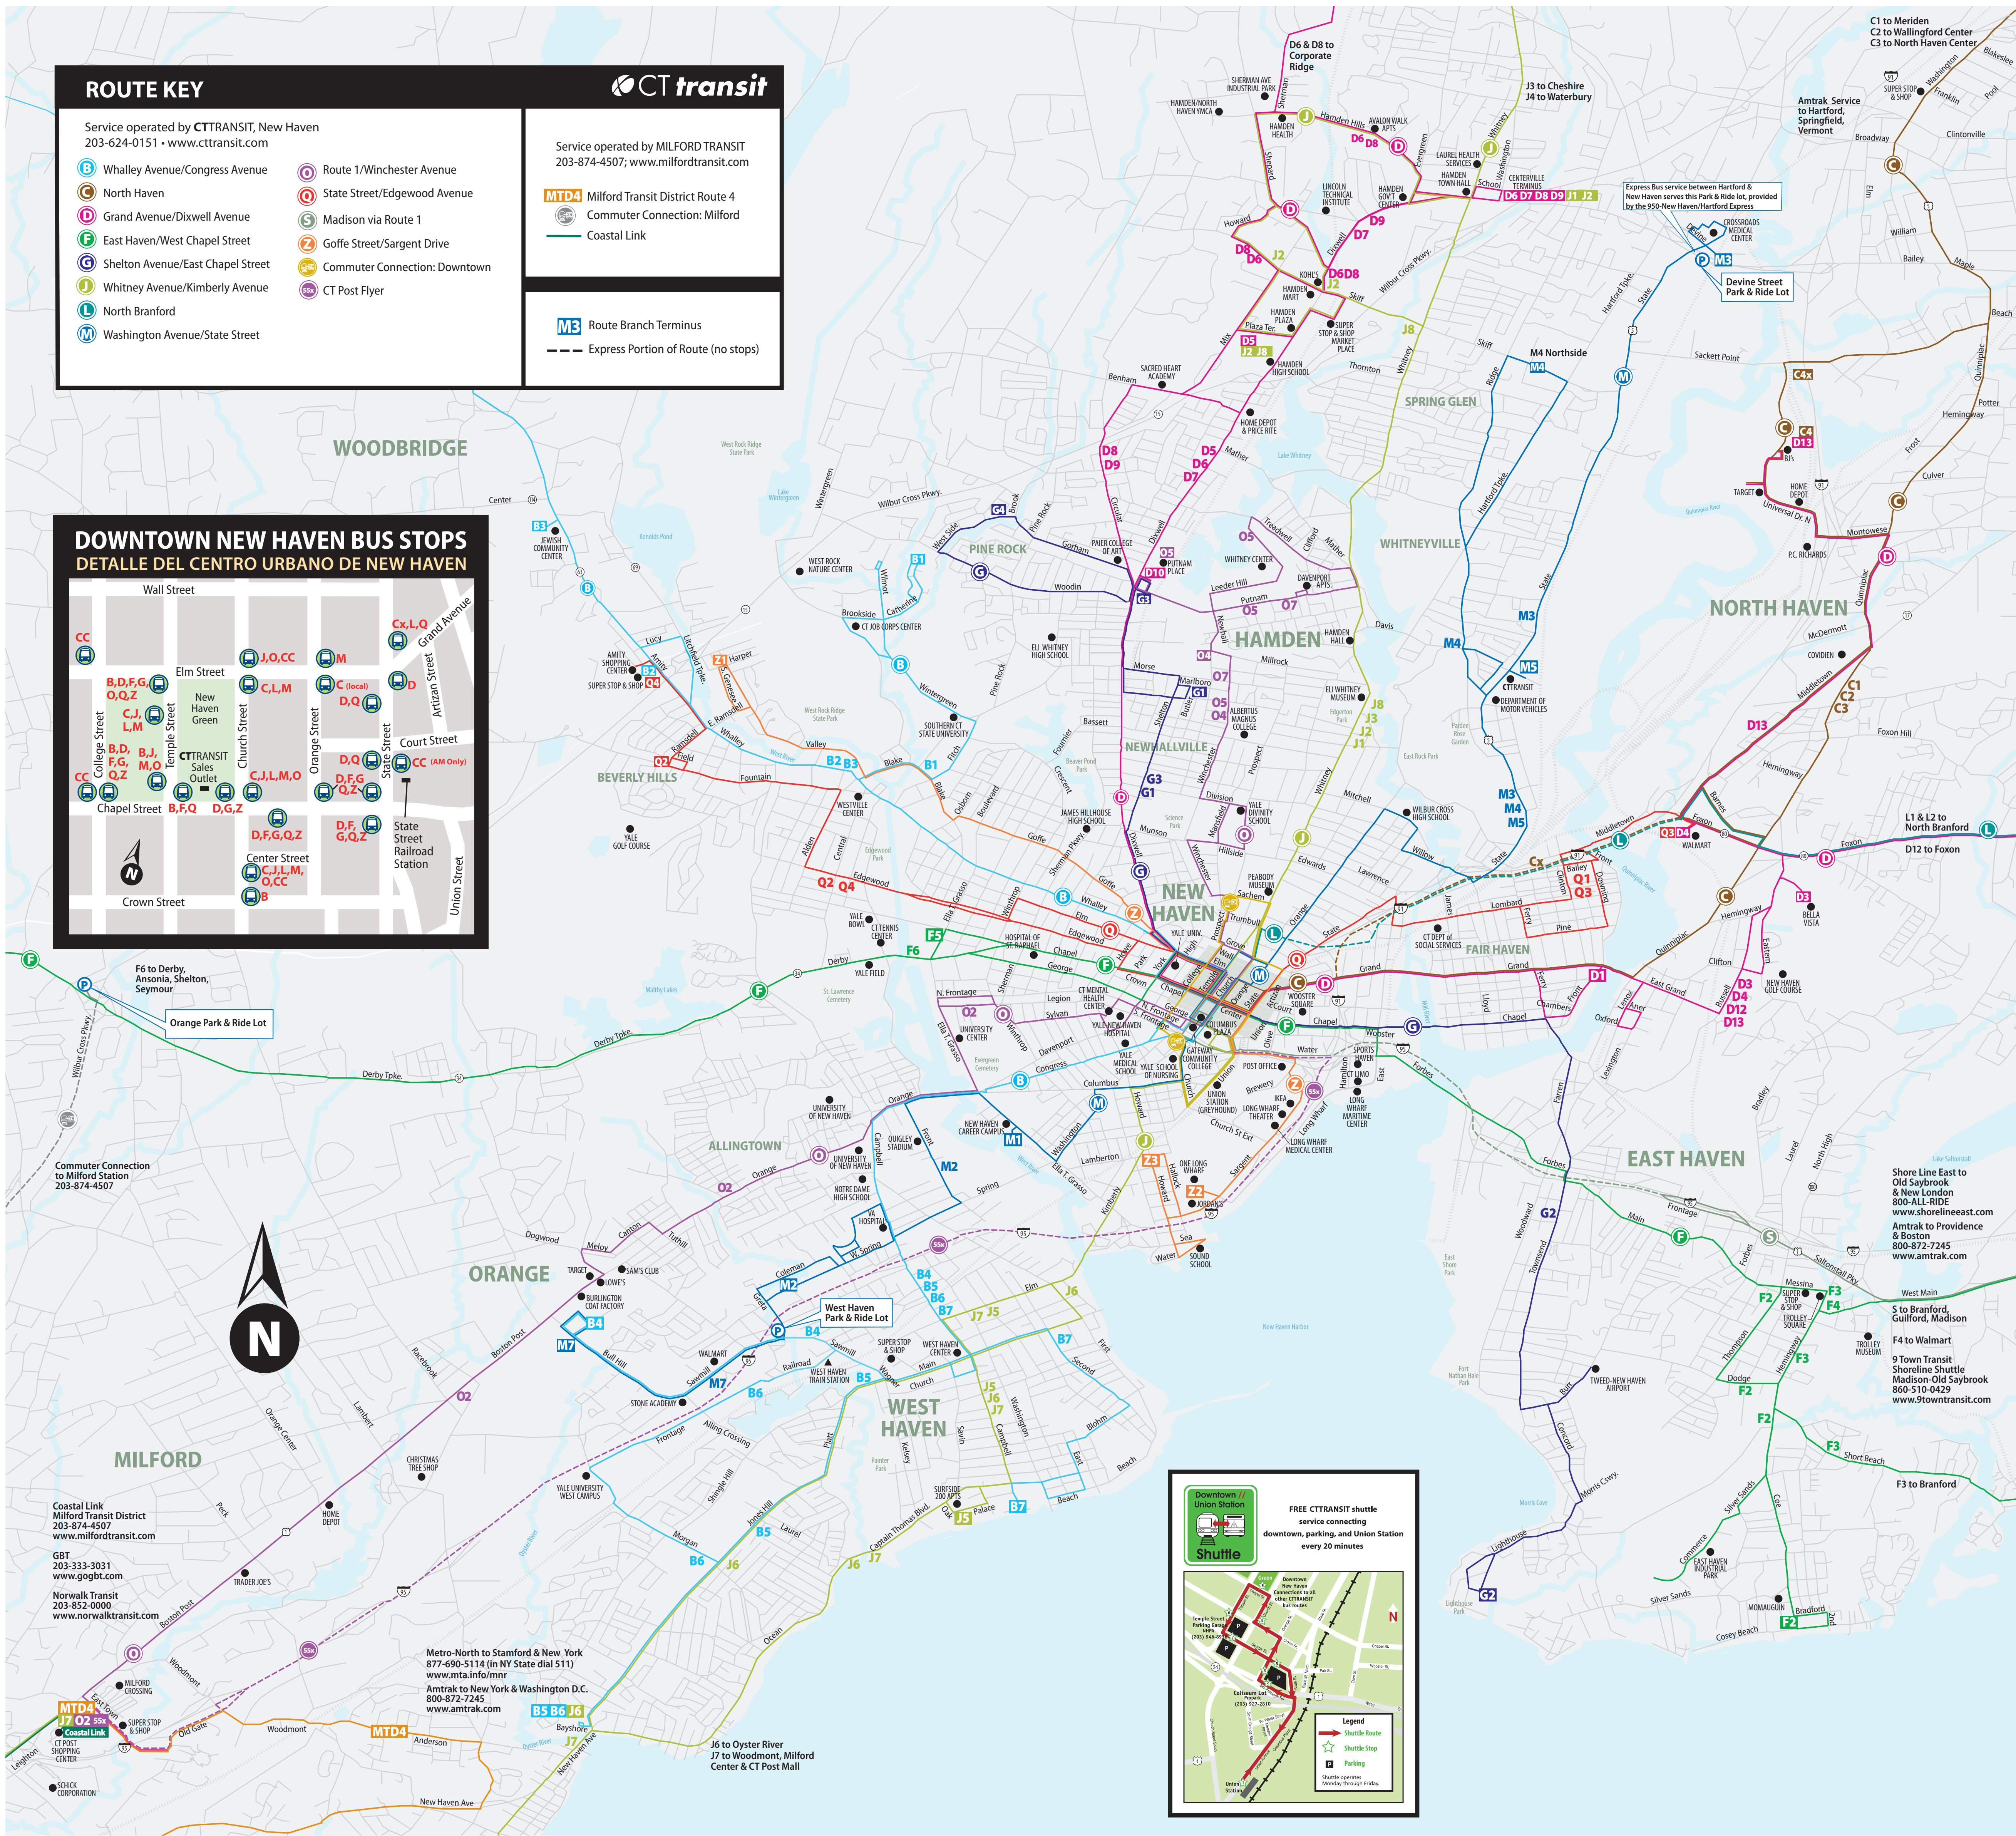

NEW HAVEN METRO AREA BUS SYSTEM MAP

ROUTE KEY

Service operated by **CTTRANSIT**, New Haven
203-624-0151 • www.cttransit.com

- B Whalley Avenue/Congress Avenue
- C North Haven
- D Grand Avenue/Dixwell Avenue
- F East Haven/West Chapel Street
- G Shelton Avenue/East Chapel Street
- J Whitney Avenue/Kimberly Avenue
- L North Branford
- M Washington Avenue/State Street
- O Route 1/Winchester Avenue
- Q State Street/Edgewood Avenue
- S Madison via Route 1
- Z Goffe Street/Sargent Drive
- Sx Commuter Connection: Downtown
- Sx Commuter Connection: Milford
- Sx CT Post Flyer

Service operated by **MILFORD TRANSIT**
203-874-4507; www.milfordtransit.com

- MTD4 Milford Transit District Route 4
- CC Commuter Connection: Milford
- CL Coastal Link

- M3 Route Branch Terminus
- Express Portion of Route (no stops)

DOWNTOWN NEW HAVEN BUS STOPS DETALLE DEL CENTRO URBANO DE NEW HAVEN

FREE CTTRANSIT shuttle service connecting downtown, parking, and Union Station every 20 minutes

Legend

- Shuttle Route
- * Shuttle Stop
- P Parking

5 to Branford, Guilford, Madison
F4 to Walmart
9 Town Transit Shoreline Shuttle
Madison-Old Saybrook
860-510-0429
www.9towntransit.com

J6 to Oyster River
J7 to Woodmont, Milford Center & CT Post Mall